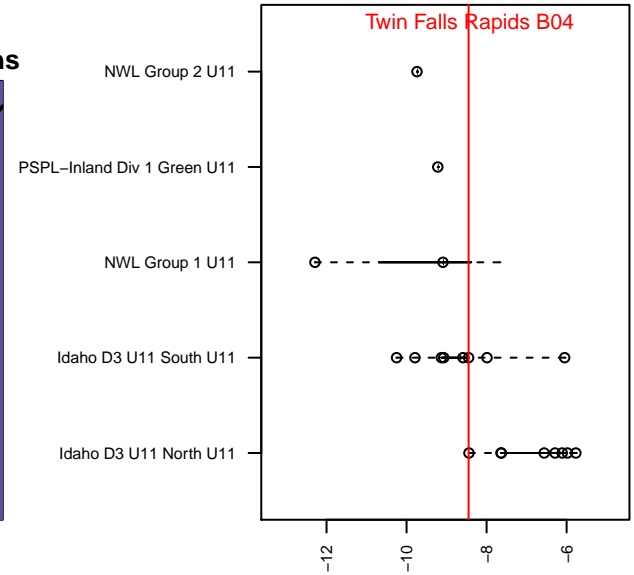

# Twin Falls Rapids B04

Twin Falls, ID  
 B04 total strength=405  
 attack=0.33 defense=0.2  
 fall league = Idaho D3 U11 South U11  
 spr league = Spr Idaho D3 U11 South U11

alt names used:  
 TF RAPIDS U11B (ID)  
 TF RAPIDS U11B  
 TF RAPIDS U11B  
 TWIN FALLS RAPIDS (ID)  
 RAPIDS SC U11 B (ID)  
 TWIN FALLS RAPIDS RAPIDS U11 B (ID)

**attack and defense variance (black dot)  
relative to other teams  
and top 10 in region**

**attack and defense rating  
relative to others at age  
and all opponents in last 13 months**

**Performance relative to 13 month average**