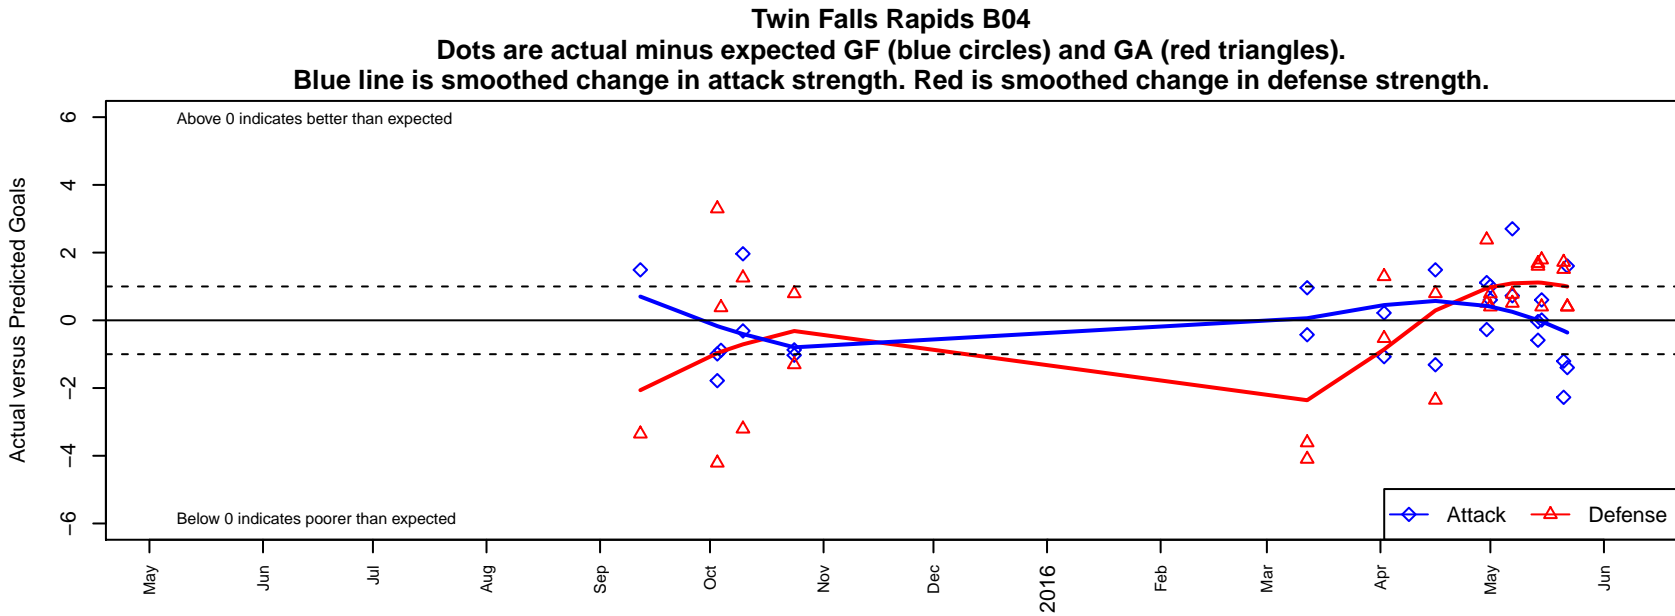

# Twin Falls Rapids B04

Twin Falls, ID  
 B04 total strength=405  
 attack=0.33 defense=0.2  
 fall league = Idaho D3 U11 South U11  
 spr league = Spr Idaho D3 U11 South U11

alt names used:  
 TF RAPIDS U11B (ID)  
 TF RAPIDS U11B  
 TF RAPIDS U11B  
 TWIN FALLS RAPIDS (ID)  
 RAPIDS SC U11 B (ID)  
 TWIN FALLS RAPIDS RAPIDS U11 B (ID)

**attack and defense variance (black dot)  
relative to other teams  
and top 10 in region**

**attack and defense rating  
relative to others at age  
and all opponents in last 13 months**

**Performance relative to 13 month average**